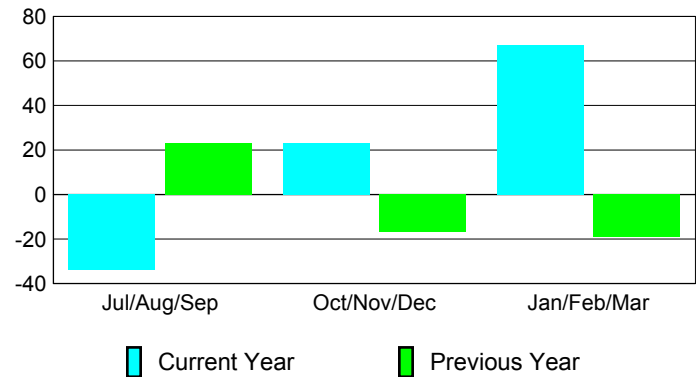

Membership Results 2008-2009

Membership 2007-2008

Month	Net Memb Goal	Actual New Memb	Actual Dropped Memb	Gain/Loss of Memb	Gain/Loss of Memb
Jul/Aug/Sep	50	29	-63	-34	23
Oct/Nov/Dec	100	63	-40	23	-17
Jan/Feb/Mar	150	112	-45	67	-19
Totals	300	204	-148	56	-13

Membership Results 2008-2009

Goal, New, Dropped, Gain/Loss

Comparison of Membership Gain/Loss

Current Year Compared to the Previous Year

Gender Comparison 2008-2009