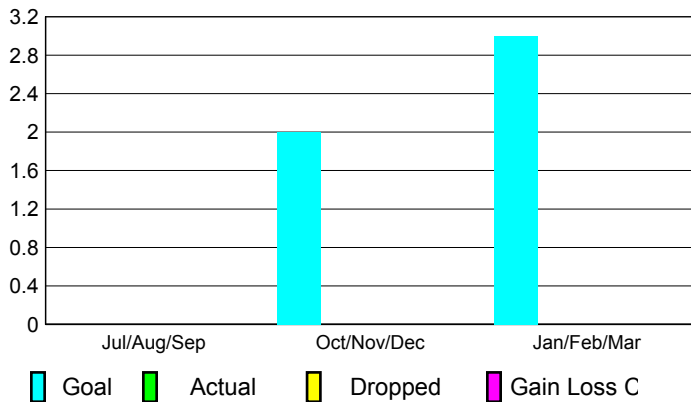

2008-2009 GMT Quarterly Report for District (or Undistricted) **District 335 D**

GMT: **Junichi Takata**

Location: **JAPAN**

GMT CA: **5**

CLUBS

Club Results 2008-2009

Clubs 2007-2008

Month	New Club Goal	Actual New Clubs	Actual Dropped Clubs	Gain/Loss of Clubs	Gain/Loss of Clubs
Jul/Aug/Sep	0	0	0	0	0
Oct/Nov/Dec	2	0	0	0	-3
Jan/Feb/Mar	3	0	0	0	0
Totals	5	0	0	0	-3

Club Results 2008-2009

Goal, New, Dropped, Gain/Loss

Comparison of Club Gain/Loss

Current Year Compared to the Previous Year

YTD Status Quo Clubs 2008-2009

Status Quo Clubs Compared to Status Quo Members

MEMBERSHIP